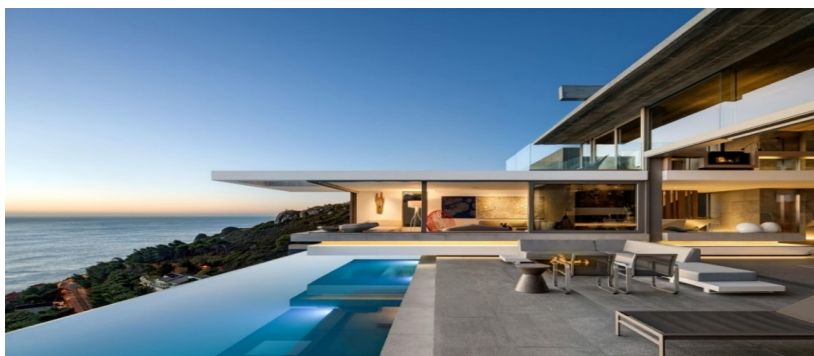

# Beyond

Clifton, Cape Town

Sleeps	12
Bedrooms	6
En-suite bathrooms	6
Guest bathrooms	3

Staff & Services		Villa Description																																																			
Included	Available on request	<p>Suspended over the highest point in Clifton, Cape Town, and with breath-taking views of the Atlantic Ocean, you will find Beyond, a six-level luxury villa, designed as a timeless wonder by leading South African architecture firm SAOTA.</p> <p>Features and amenities</p> <table border="1"> <tr> <td>Accommodates (max)</td> <td>12</td> <td>Home cinema (12)</td> <td>✓</td> </tr> <tr> <td>Bedrooms</td> <td>6</td> <td>Office</td> <td>✓</td> </tr> <tr> <td colspan="2">..4 with balconies</td> <td>Fireplace</td> <td>✓</td> </tr> <tr> <td colspan="2">..1 with an outdoor bath</td> <td>Air-conditioning</td> <td>✓</td> </tr> <tr> <td colspan="2">..4 with King size beds</td> <td>Sound system</td> <td>✓</td> </tr> <tr> <td colspan="2">..2 with double beds</td> <td>Sauna</td> <td>✓</td> </tr> <tr> <td colspan="2">..all with views</td> <td>Table tennis</td> <td>✓</td> </tr> <tr> <td>Bathrooms en-suite</td> <td>6</td> <td>Pyjama lounge</td> <td>✓</td> </tr> <tr> <td>Guest bathrooms</td> <td>3</td> <td>Secluded garden</td> <td>✓</td> </tr> <tr> <td>Fully equipped kitchen</td> <td>✓</td> <td>Steam room</td> <td>✓</td> </tr> <tr> <td>12 seater dining</td> <td>✓</td> <td>Security system</td> <td>✓</td> </tr> <tr> <td>Elevator</td> <td>✓</td> <td>Televisions</td> <td>✓</td> </tr> </table>				Accommodates (max)	12	Home cinema (12)	✓	Bedrooms	6	Office	✓	..4 with balconies		Fireplace	✓	..1 with an outdoor bath		Air-conditioning	✓	..4 with King size beds		Sound system	✓	..2 with double beds		Sauna	✓	..all with views		Table tennis	✓	Bathrooms en-suite	6	Pyjama lounge	✓	Guest bathrooms	3	Secluded garden	✓	Fully equipped kitchen	✓	Steam room	✓	12 seater dining	✓	Security system	✓	Elevator	✓	Televisions	✓
Accommodates (max)	12					Home cinema (12)	✓																																														
Bedrooms	6					Office	✓																																														
..4 with balconies						Fireplace	✓																																														
..1 with an outdoor bath						Air-conditioning	✓																																														
..4 with King size beds						Sound system	✓																																														
..2 with double beds						Sauna	✓																																														
..all with views						Table tennis	✓																																														
Bathrooms en-suite	6					Pyjama lounge	✓																																														
Guest bathrooms	3					Secluded garden	✓																																														
Fully equipped kitchen	✓	Steam room	✓																																																		
12 seater dining	✓	Security system	✓																																																		
Elevator	✓	Televisions	✓																																																		
Housekeeping	(Advance notice required)																																																				
Concierge	Activities and excursions																																																				
Wifi	Baby sitting and au pair																																																				
	Butler and or Chef																																																				
	Dry cleaning																																																				
	Personal security																																																				
	Personal trainer																																																				
	Personal shopping																																																				
	Spa and beauty treatments																																																				
	Villa pre-stocking																																																				
Nearby		<table border="1"> <tr> <td>9 minute drive to Lion's Head</td> <td></td> <td></td> <td></td> </tr> <tr> <td>15 minute drive to the V &amp; A Waterfront</td> <td></td> <td></td> <td></td> </tr> <tr> <td>18 minute drive to the Cape Town City Centre</td> <td></td> <td></td> <td></td> </tr> <tr> <td>15 minute drive Table Mountain</td> <td></td> <td></td> <td></td> </tr> <tr> <td>40 minute drive to the Cape Winelands</td> <td></td> <td></td> <td></td> </tr> <tr> <td>35 minute drive to the Constantia Wine Route</td> <td></td> <td></td> <td></td> </tr> </table>				9 minute drive to Lion's Head				15 minute drive to the V & A Waterfront				18 minute drive to the Cape Town City Centre				15 minute drive Table Mountain				40 minute drive to the Cape Winelands				35 minute drive to the Constantia Wine Route																											
9 minute drive to Lion's Head																																																					
15 minute drive to the V & A Waterfront																																																					
18 minute drive to the Cape Town City Centre																																																					
15 minute drive Table Mountain																																																					
40 minute drive to the Cape Winelands																																																					
35 minute drive to the Constantia Wine Route																																																					
Villa policies		Outdoor features		Beach access																																																	
Maximum 12 guests	<b>Check in: 14h00</b> <b>Check out: 11h00</b>	Infinity pool		6 minute drive to Clifton Beach																																																	
Non-smoking		Pizza oven		7 minute drive to Camps Bay Beach																																																	
Security deposit		Alfresco dining		Airport																																																	
Social events on request		Sun loungers		30 minute drive																																																	
All bookings subject to final approval by owner		Barbecue																																																			
		View of the sea																																																			