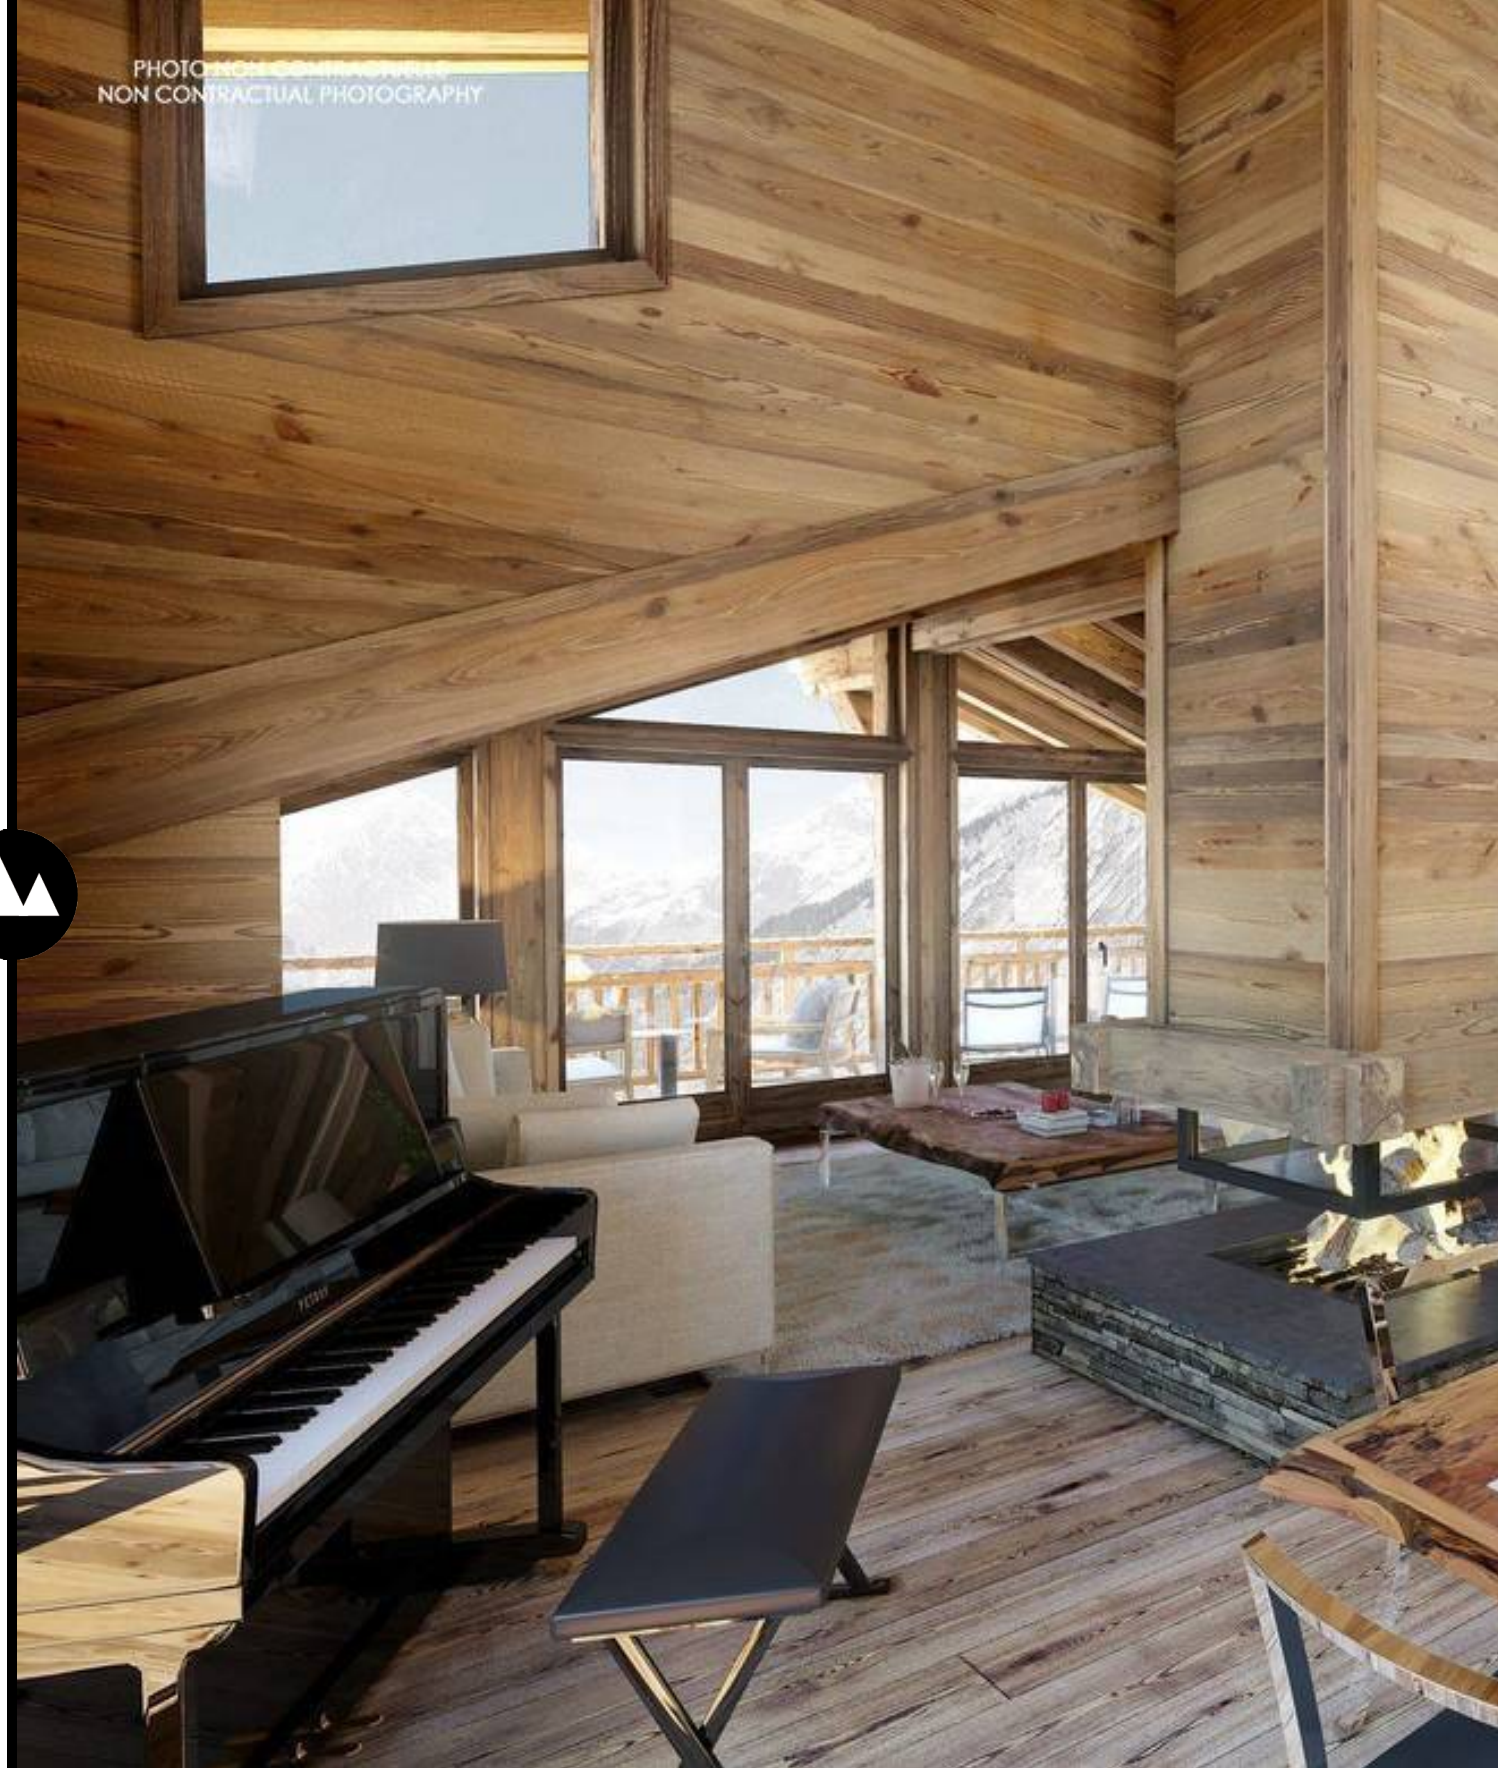

Saint Martin de Belleville - Saint Martin de Belleville

A luxury chalet in Saint-Martin de Belleville with sauna, swimming pool and massage room.

- Area : Centre Village
- 5 bedroom(s)
- 8 adults
- 4 children (under 12)
- 320 m²
- WiFi : yes
- Half-board*

*Only the service is included. Food groceries are a supplement in order to adapt the menu to the guest's preferences.