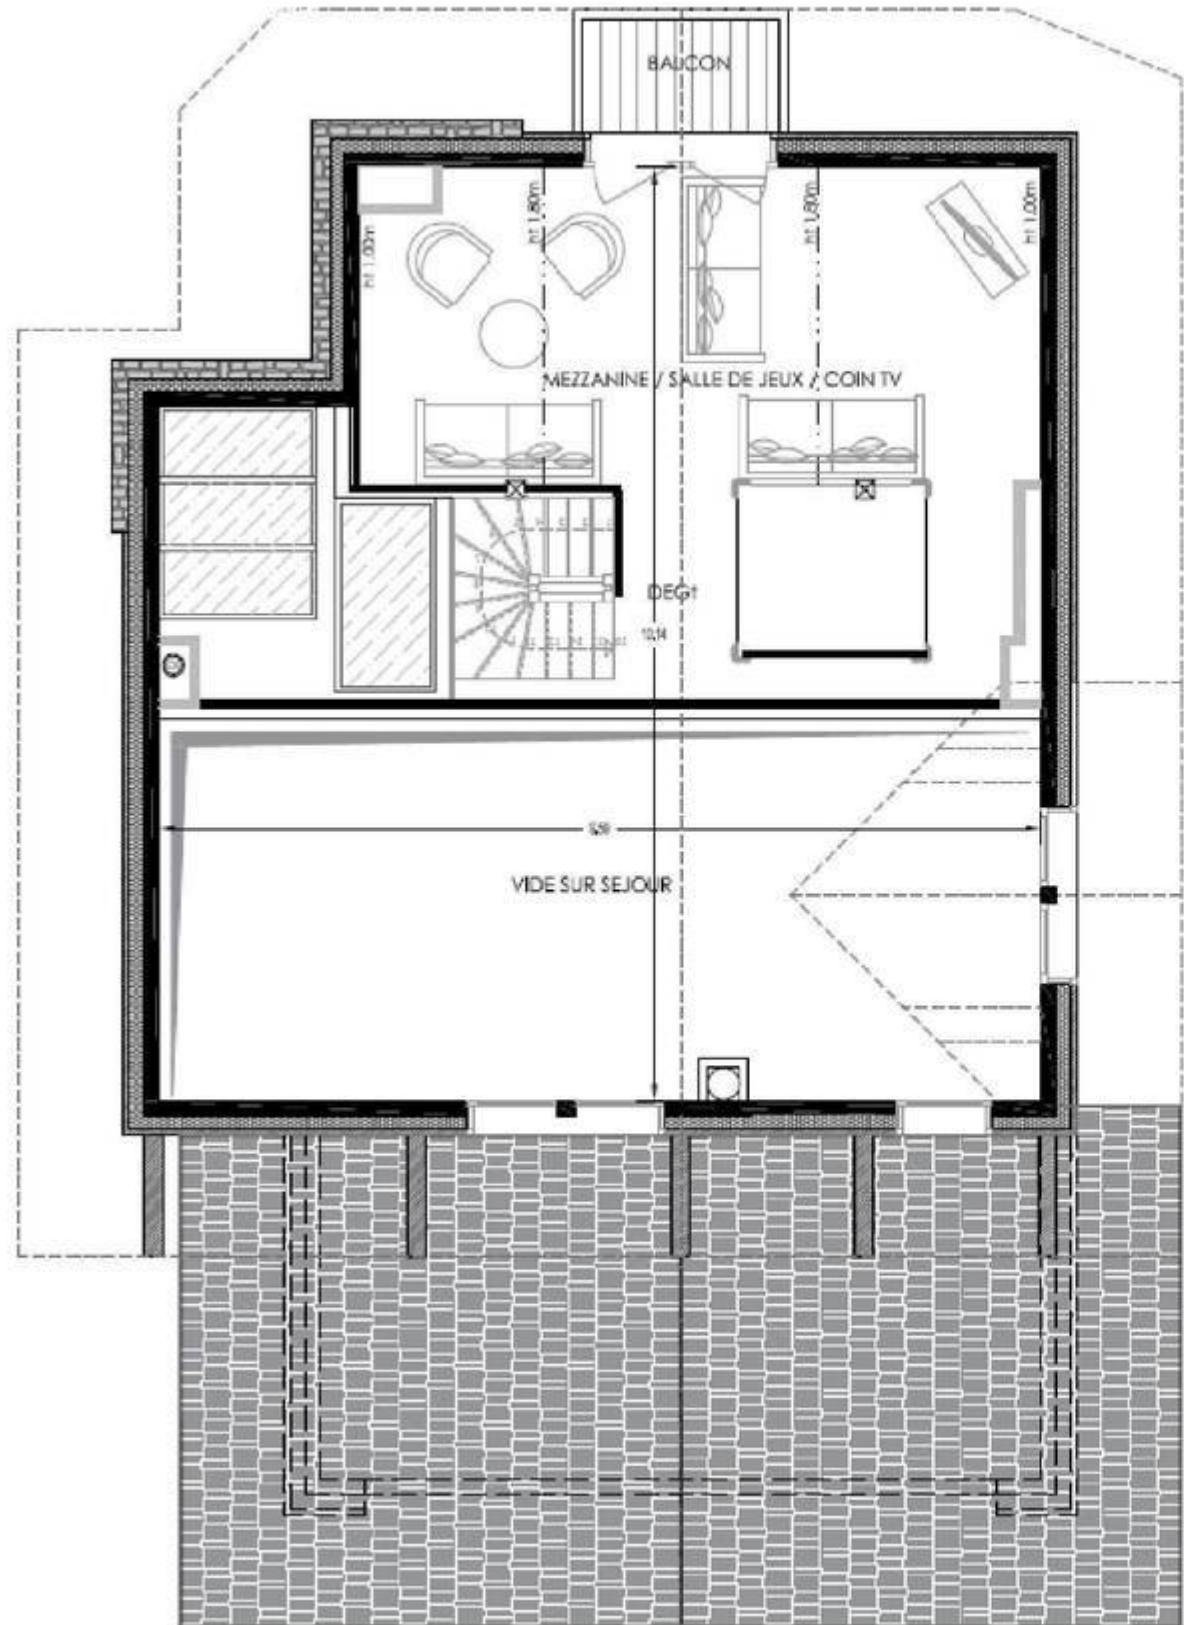

Mezzanine

Living rooms : Mezzanine dedicated to relaxation with TV lounge and library.

- Balcony

Leisure area :

- Game room
- Lounge with TV