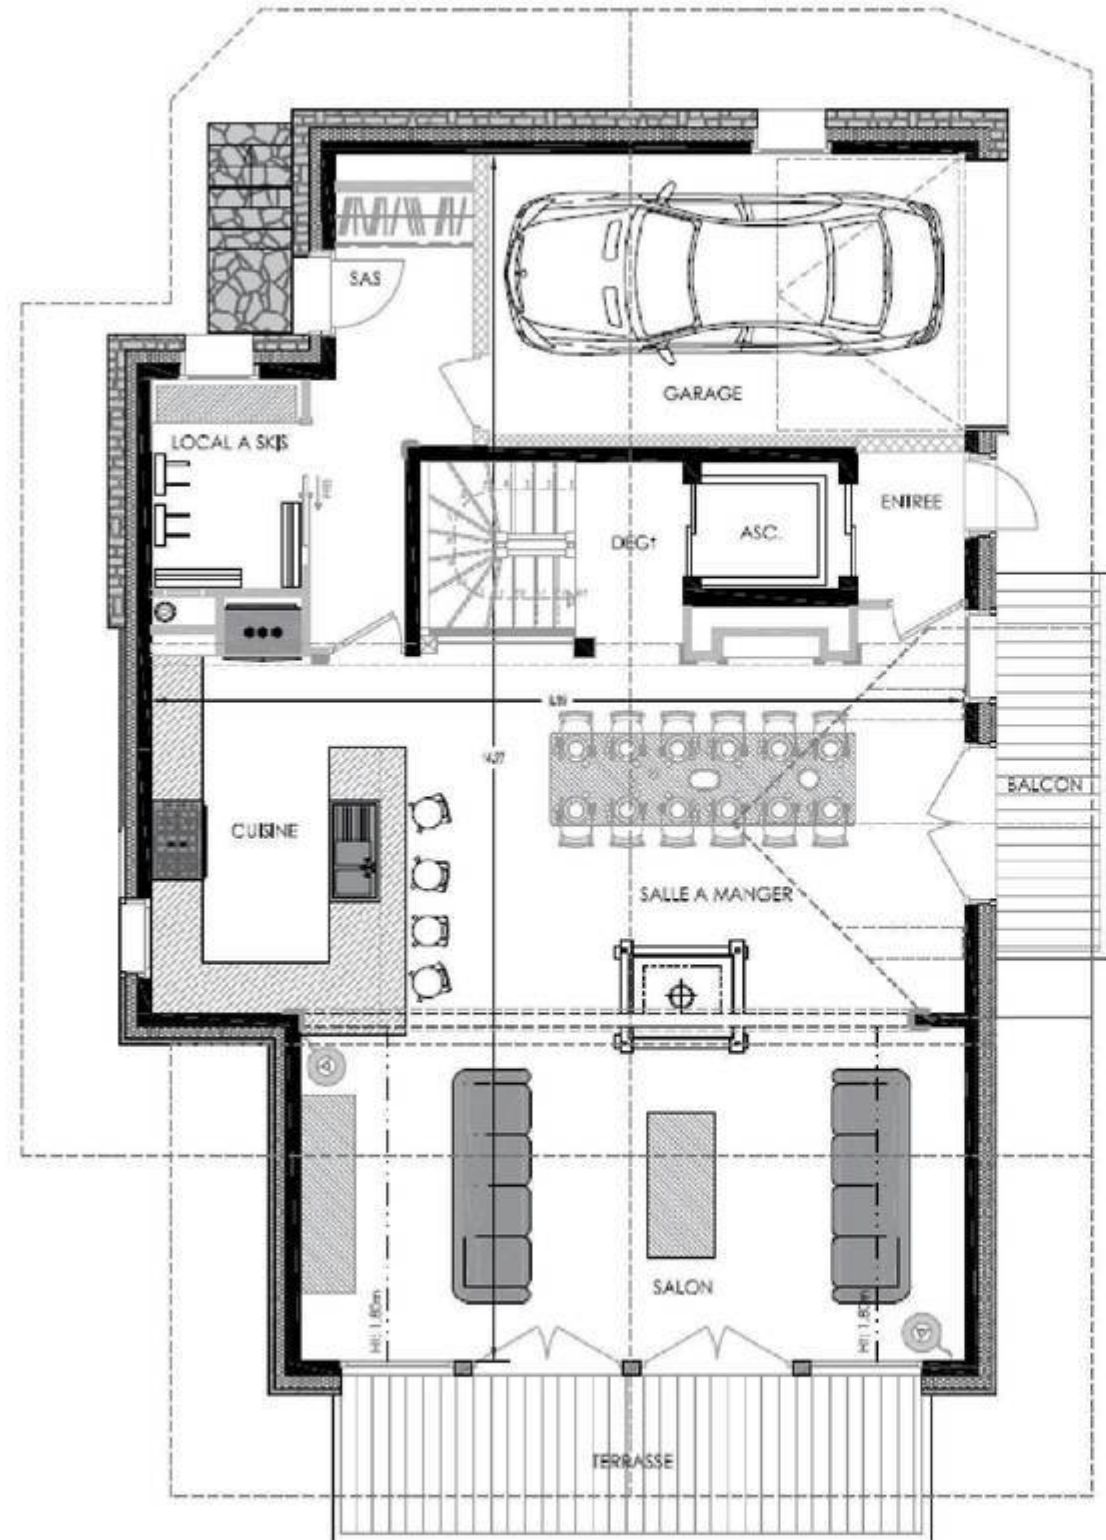

*Only the service is included. Food groceries are a supplement in order to adapt the menu to the guest's preferences.

Level 0

Bedroom(s)

- **Bedroom :**
1 X Double bed (160x200), Chest of drawers - Wardrobe
- Terrace with hot tub - TV
En-suite bathroom : Shower - Towel dryer - Single sink - Toilet
- **Children's bedroom :**
2 X Bunk bed (two sleeps) (90x190),
En-suite bathroom : Shower - Towel dryer - Single sink - Toilet

Living rooms :

- Terrace

Leisure area : The swimming pool : Basin surface : 22 m².

Volume : 27.5 m³

- Nordic bath
- Italian style shower
- Relaxation area
- Swimming pool
- Sauna

Other areas :

- Laundry room
- Wine cellar

Level 1

Bedroom(s)

- **Master bedroom :**
1 X Double bed (160x200), Office - Chest of drawers - Dressing - Chair - TV
En-suite bathroom : Bathtub - Double sink - Shower - Towel dryer - Toilet
- **Bedroom :**
1 X Double bed (160x200), Office - Chest of drawers - Wardrobe - TV
En-suite bathroom : Shower - Towel dryer - Single sink - Toilet
- **Bedroom :**
1 X Double bed seperable (180x200), Office - Chest of drawers - Wardrobe - TV
En-suite bathroom : Shower - Towel dryer - Single sink - Toilet

Leisure area :

- Massage room

Level 2

Living rooms :

- Balcony
- Fireplace
- Fully fitted kitchen
- Open kitchen
- Dining room
- Living room
- Terrace

Other areas :

- Lobby
- Garage
- Ski room
- Cloakroom

Mezzanine