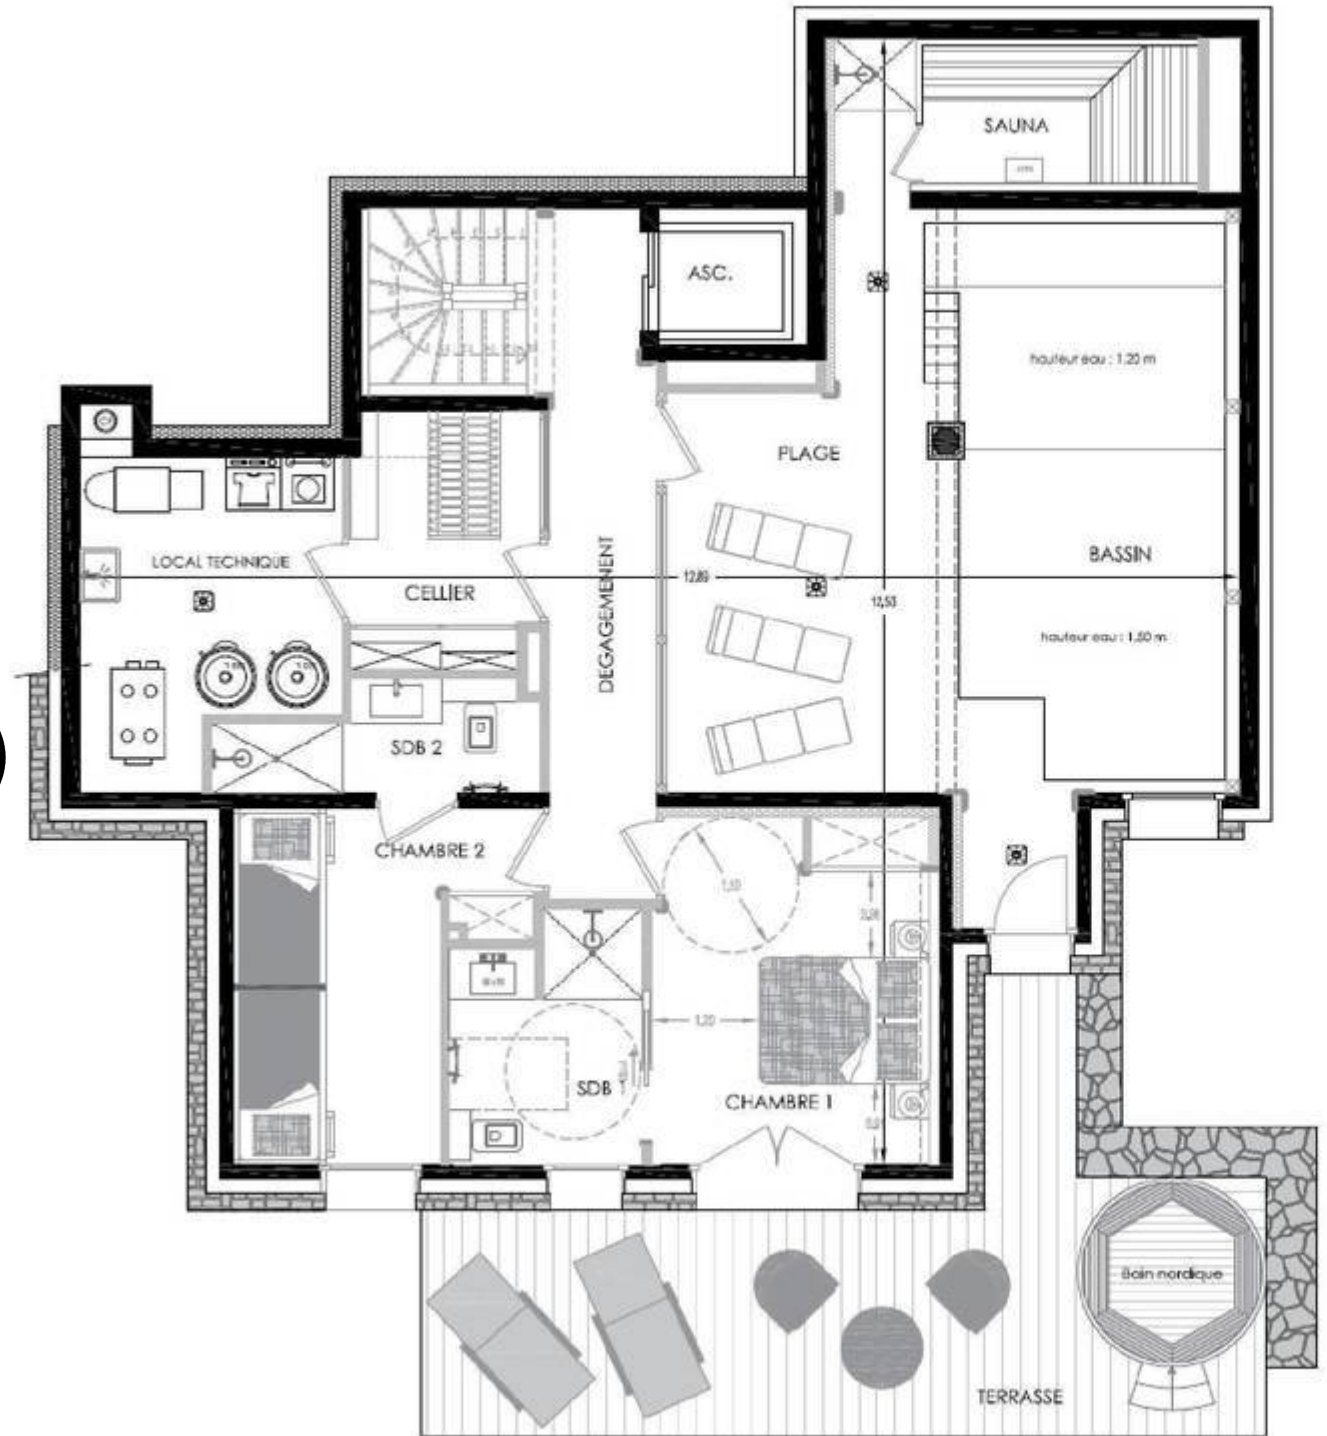

*Only the service is included. Food groceries are a supplement in order to adapt the menu to the guest's preferences.

Level 0

Bedroom(s)

- **Bedroom :**
1 X Double bed (160x200), Chest of drawers - Wardrobe
- Terrace with hot tub - TV
En-suite bathroom : Shower - Towel dryer - Single sink - Toilet
- **Children's bedroom :**
2 X Bunk bed (two sleeps) (90x190),
En-suite bathroom : Shower - Towel dryer - Single sink - Toilet

Living rooms :

- Terrace

Leisure area : The swimming pool : Basin surface : 22 m².

Volume : 27.5 m³

- Nordic bath
- Italian style shower
- Relaxation area
- Swimming pool
- Sauna

Other areas :

- Laundry room
- Wine cellar

Level 1

Bedroom(s)

- **Master bedroom :**
1 X Double bed (160x200), Office - Chest of drawers - Dressing - Chair - TV
En-suite bathroom : Bathtub - Double sink - Shower - Towel dryer - Toilet
- **Bedroom :**
1 X Double bed (160x200), Office - Chest of drawers - Wardrobe - TV
En-suite bathroom : Shower - Towel dryer - Single sink - Toilet
- **Bedroom :**
1 X Double bed seperable (180x200), Office - Chest of drawers - Wardrobe - TV
En-suite bathroom : Shower - Towel dryer - Single sink - Toilet

Leisure area :

- Massage room

Level 2

Living rooms :

- Balcony
- Fireplace
- Fully fitted kitchen
- Open kitchen
- Dining room
- Living room
- Terrace

Other areas :

- Lobby
- Garage
- Ski room
- Cloakroom

Mezzanine