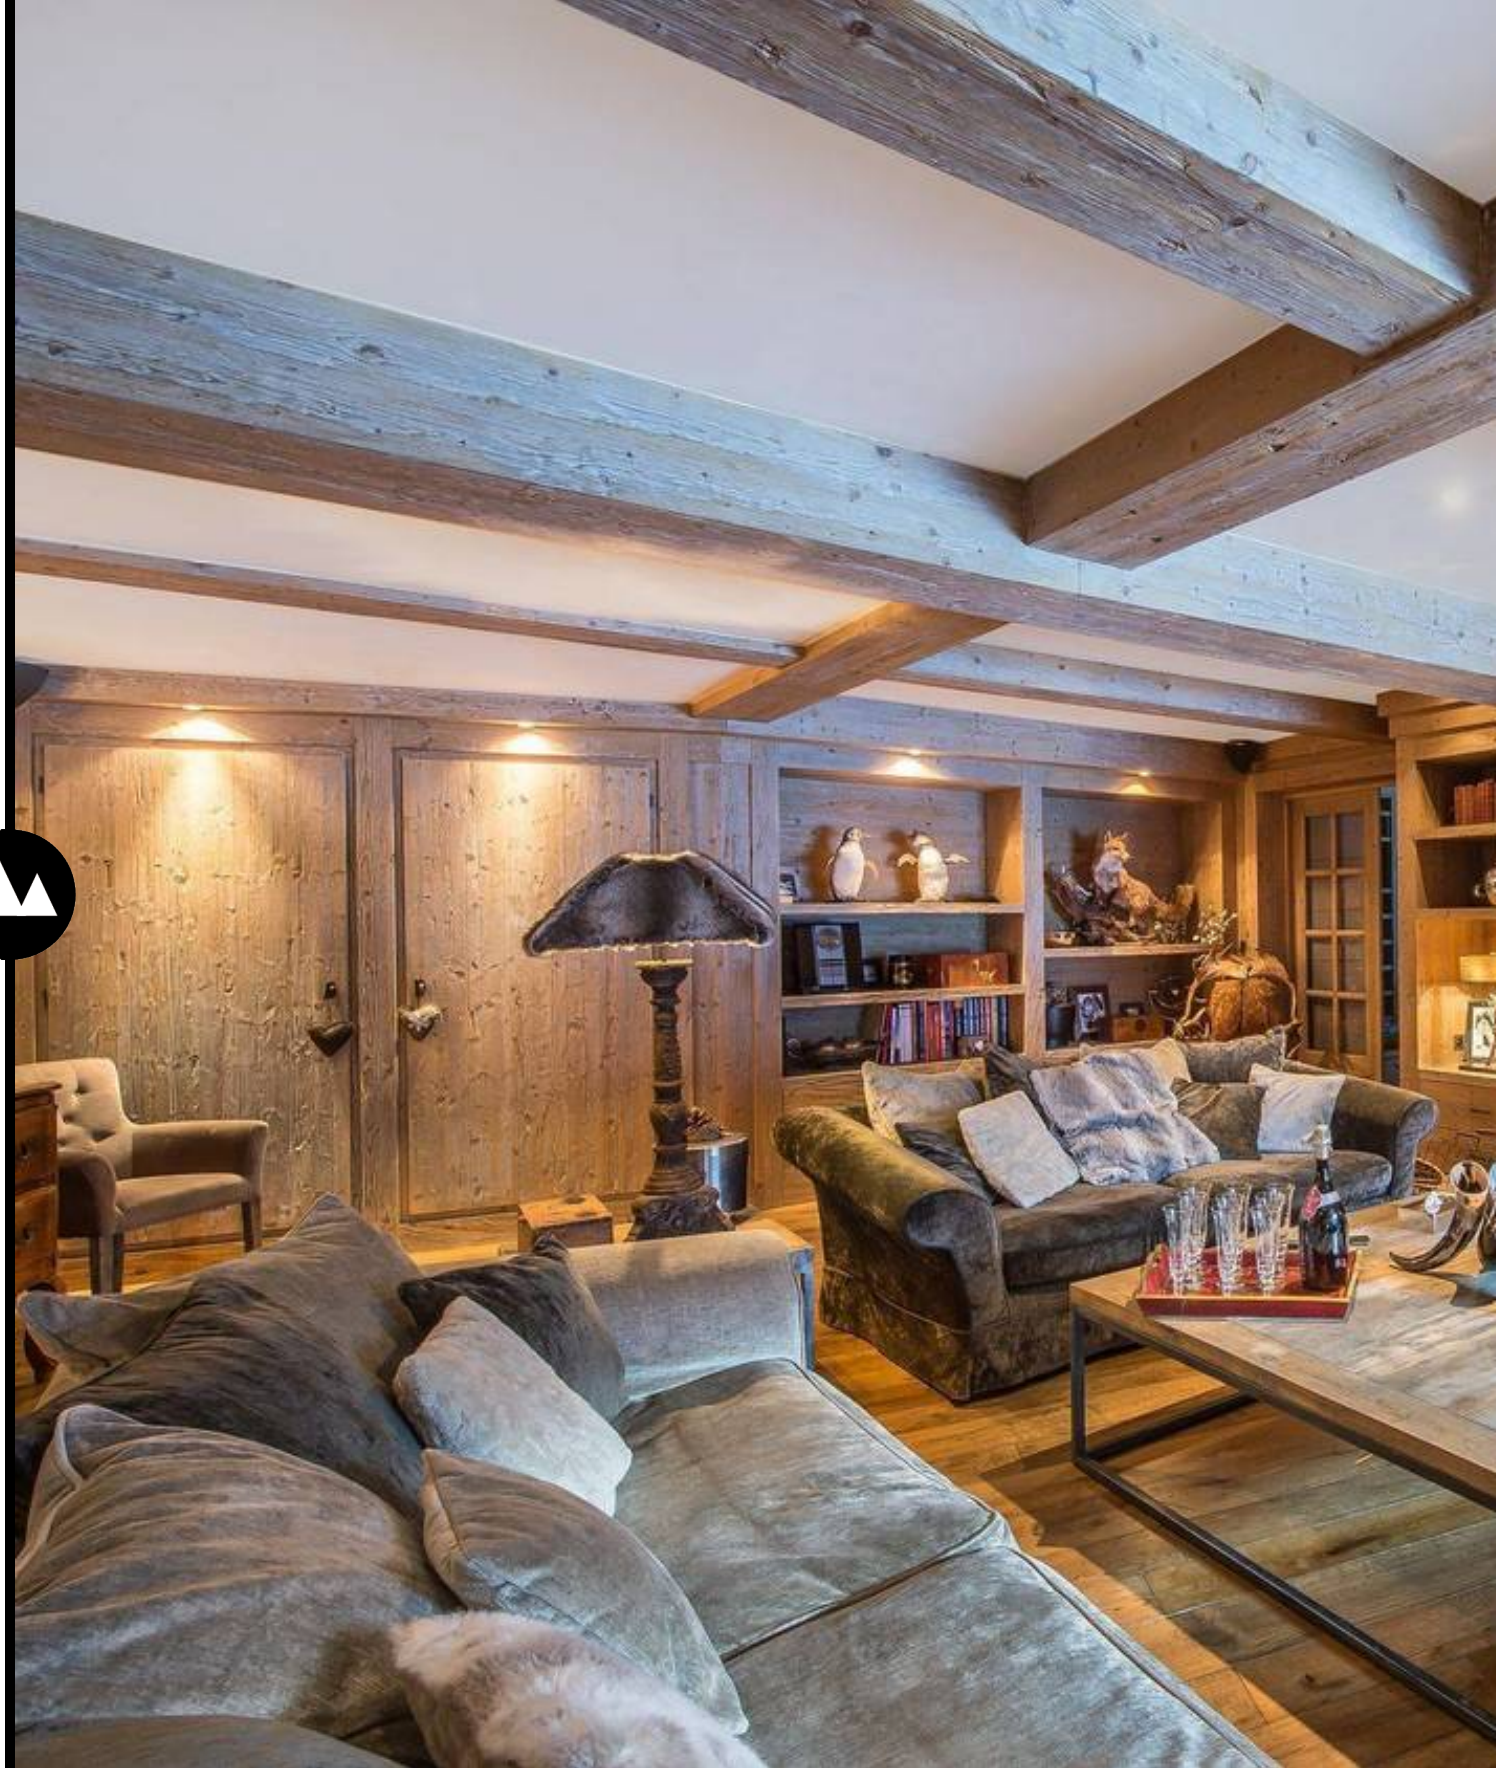

Meribel - Méribel Station

Luxury chalet fully fitted and located on the famous road of La Renarde. Quality services will delight both young and old.

- Area : Renarde
- 9 bedroom(s)
- 15 adults
- 800 m²
- WiFi : yes
- Half-board*

*Only the service is included. Food groceries are a supplement in order to adapt the menu to the guest's preferences.