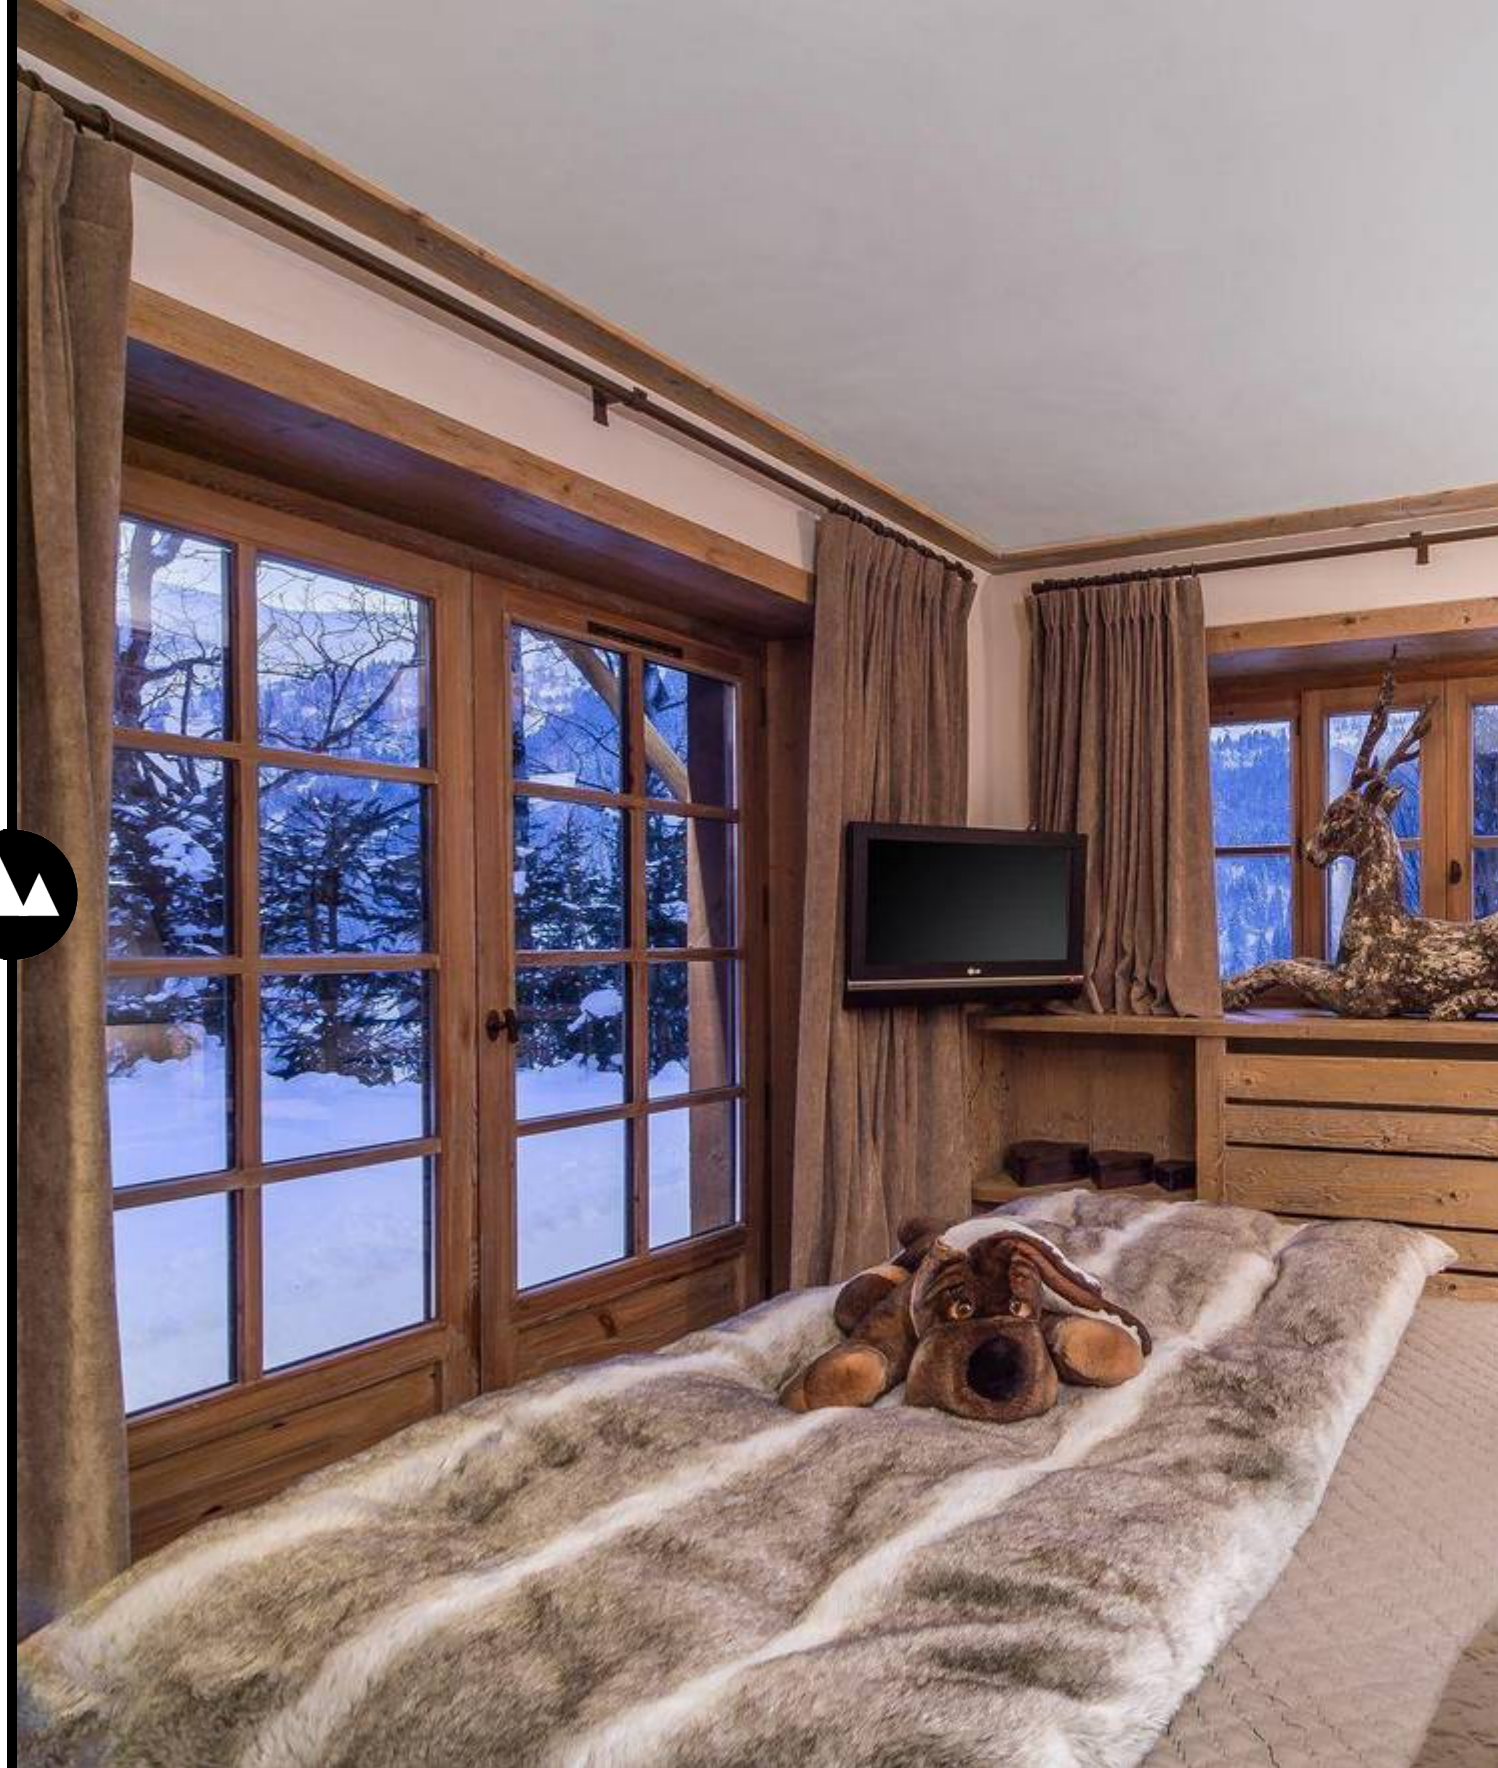

Leisure area :

- Fitness room
- Massage room

Floor 2

Bedroom(s)

- Children's bedroom :
3 X Single bed (80x190), Balcony - Wardrobe - TV
- Bedroom :
1 X Double bed (160x200), DVD player - Wardrobe - TV

Independent bathroom(s)