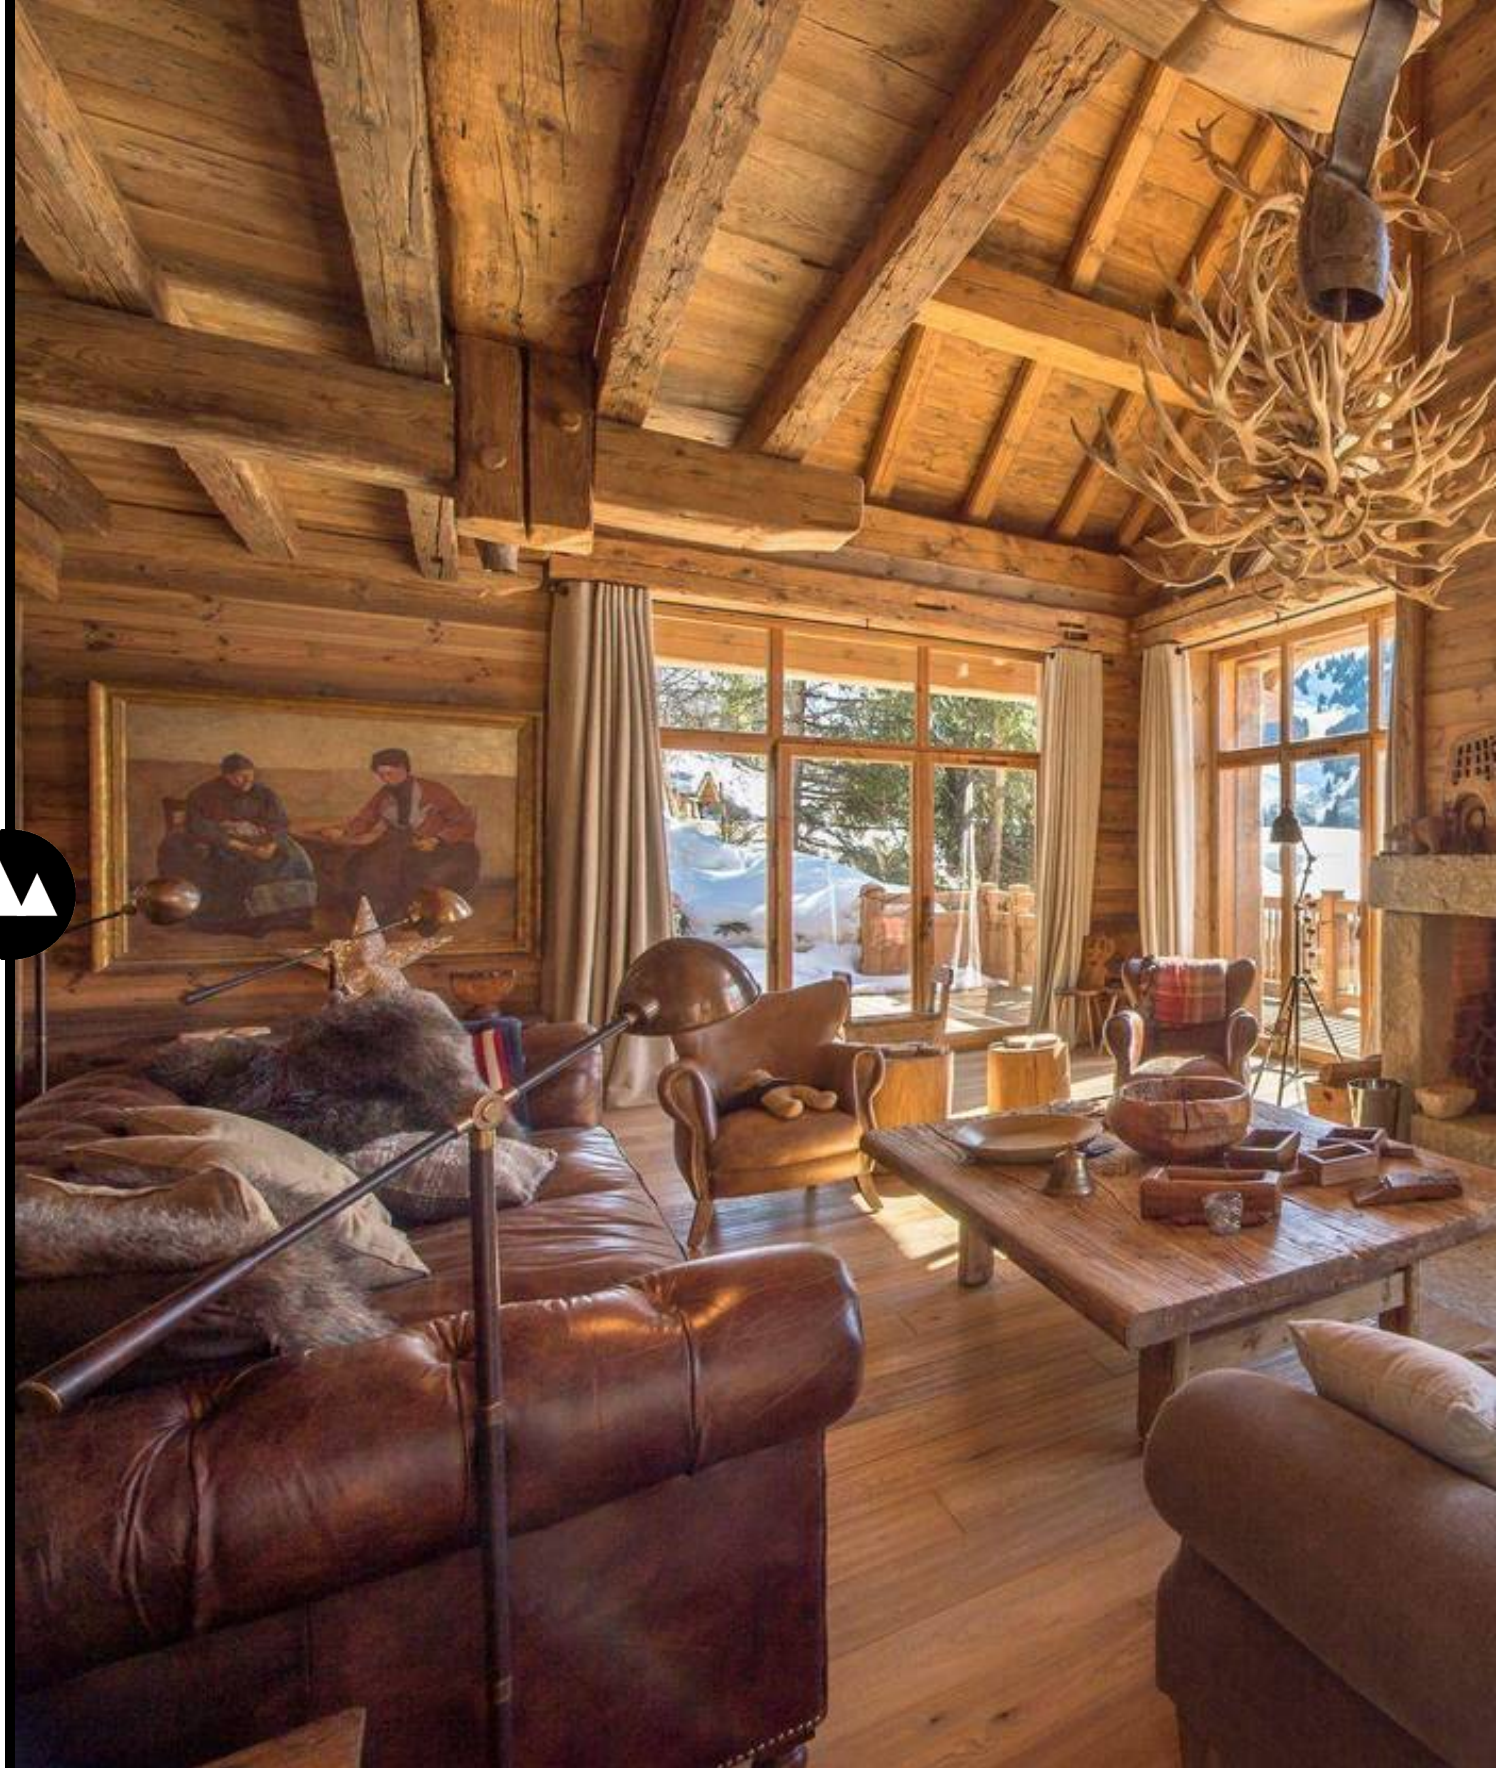

Meribel - Méribel Station

Ultimate luxury chalet on the Route de la Renarde in Méribel. True luxury chalet, it is one of the most recognized in its category of 'Ultimate Luxury Chalet' in Méribel. Its quality services will delight both young and adult.

- Area : Renarde
- 6 bedroom(s)
- 7 adults
- 8 children (under 12)
- 650 m²
- WiFi : yes
- Bed and Breakfast*

*Only the service is included. Food groceries are a supplement in order to adapt the menu to the guest's preferences.